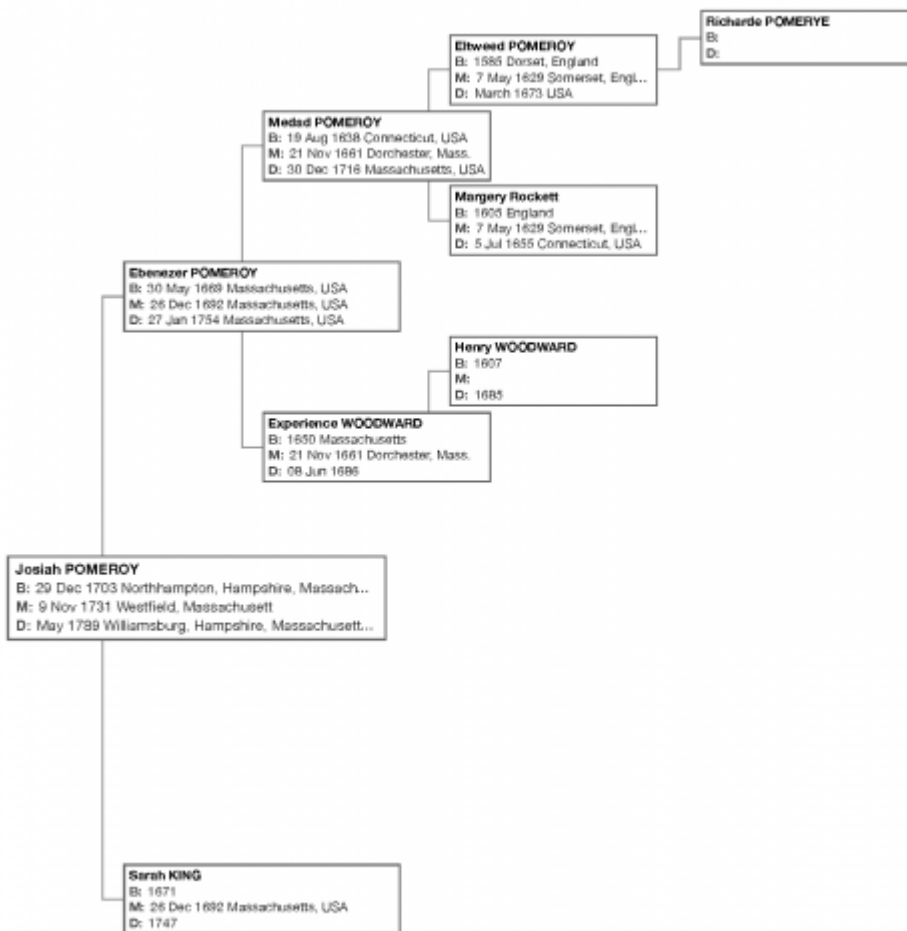

The McMurray-Payne-Benjamin-Horn Family Trees

**Family tree of Dr. Edward A. McMurray (1900-1992).
Click to enlarge.**

=====

=====

Family tree of Jonathan N. Benjamin (1799-1876). Click to enlarge.

=====

=====

Family tree of Hannah E. Ford (1798-1891). Click to enlarge.

=====

=====

Family tree of Mary Ann Horn (1824-1891). Click to enlarge.

=====

=====

Family tree of Cynthia Maria Pomeroy (1823-1862). Click to enlarge.

Family tree of Josiah Pomeroy (1703-1789). Click to enlarge.