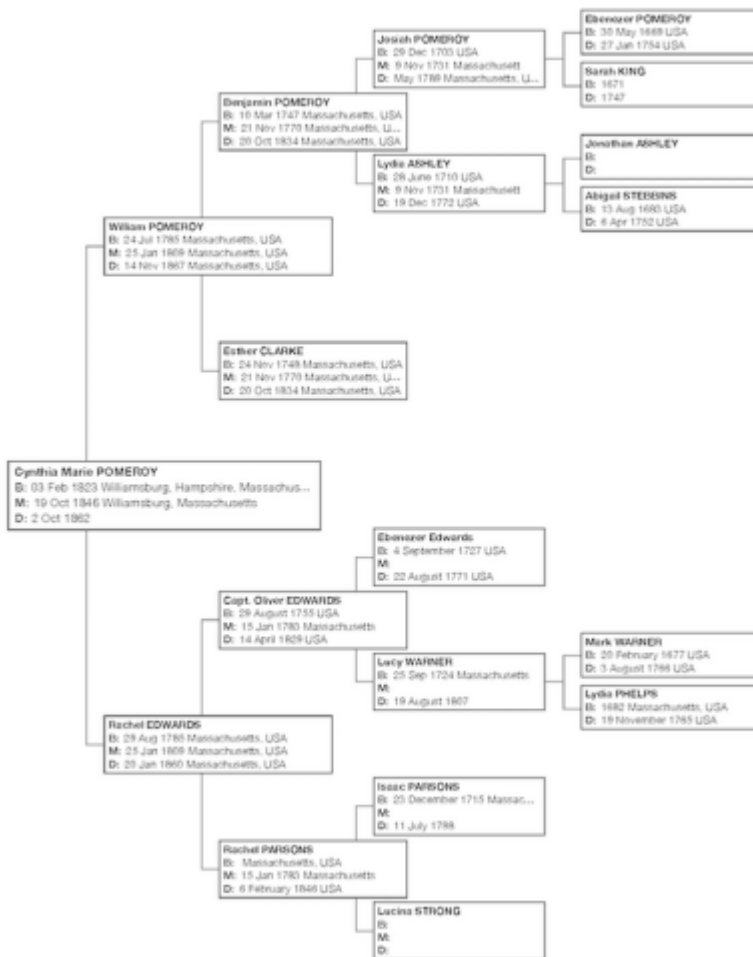

The McMurray-Payne-Benjamin-Horn Family Trees

**Family tree of Dr. Edward A. McMurray (1900-1992).
Click to enlarge.**

=====

=====

Family tree of Jonathan N. Benjamin (1799-1876). Click to enlarge.

=====

=====

Family tree of Hannah E. Ford (1798-1891). Click to enlarge.

=====

=====

Family tree of Mary Ann Horn (1824-1891). Click to enlarge.

=====

=====

Family tree of Cynthia Maria Pomeroy (1823-1862). Click to enlarge.

Family tree of Josiah Pomeroy (1703-1789). Click to enlarge.