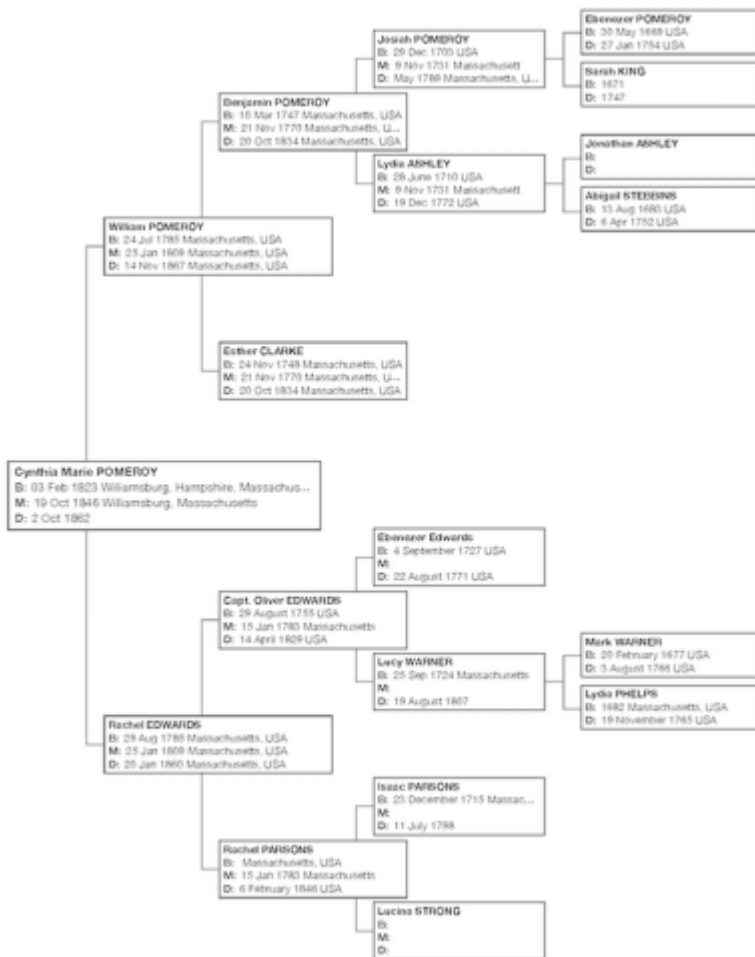

The McMurray-Payne-Benjamin-Horn Family Trees

**Family tree of Dr. Edward A. McMurray (1900-1992).
Click to enlarge.**

=====

=====

Family tree of Jonathan N. Benjamin (1799-1876). Click to enlarge.

=====

=====

Family tree of Hannah E. Ford (1798-1891). Click to enlarge.

=====

=====

Family tree of Mary Ann Horn (1824-1891). Click to enlarge.

=====
 =====

Family tree of Cynthia Maria Pomeroy (1823-1862). Click to enlarge.

Family tree of Josiah Pomeroy (1703-1789). Click to enlarge.