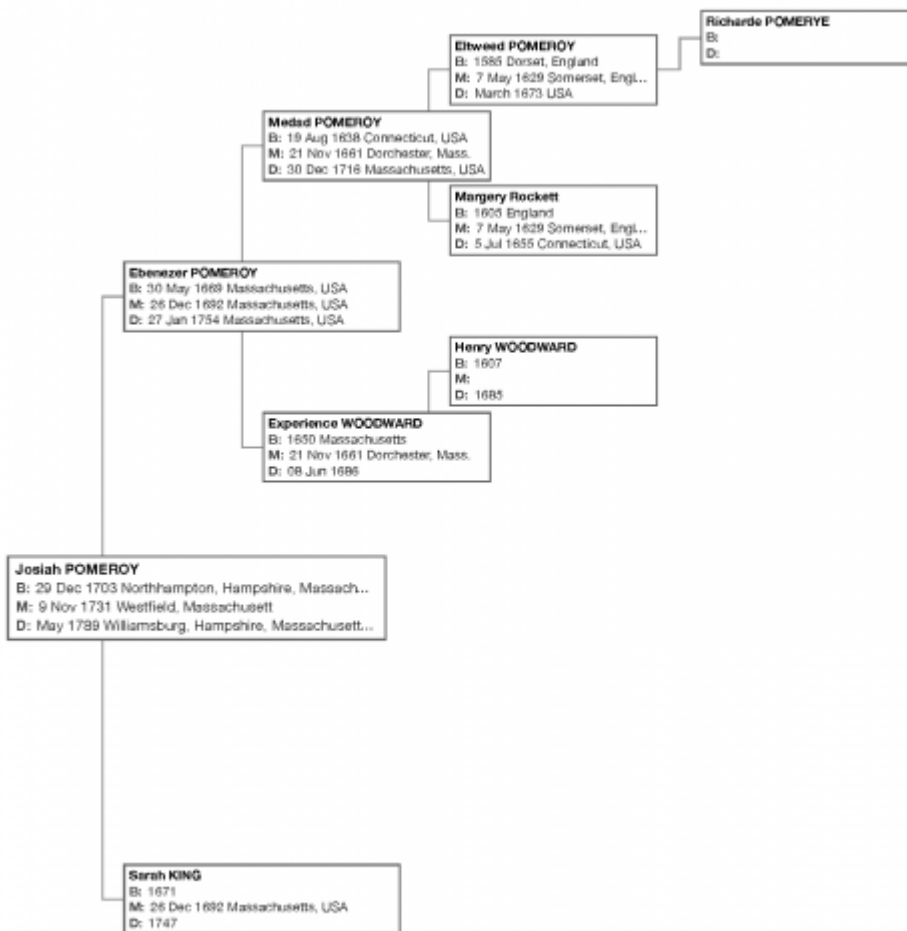

The McMurray-Payne-Benjamin-Horn Family Trees

**Family tree of Dr. Edward A. McMurray (1900-1992).
Click to enlarge.**

=====
=====

Family tree of Jonathan N. Benjamin (1799-1876). Click to enlarge.

=====
=====

Family tree of Hannah E. Ford (1798-1891). Click to enlarge.

=====

=====

Family tree of Mary Ann Horn (1824-1891). Click to enlarge.

=====
 =====

Family tree of Cynthia Maria Pomeroy (1823-1862). Click to enlarge.

Family tree of Josiah Pomeroy (1703-1789). Click to enlarge.