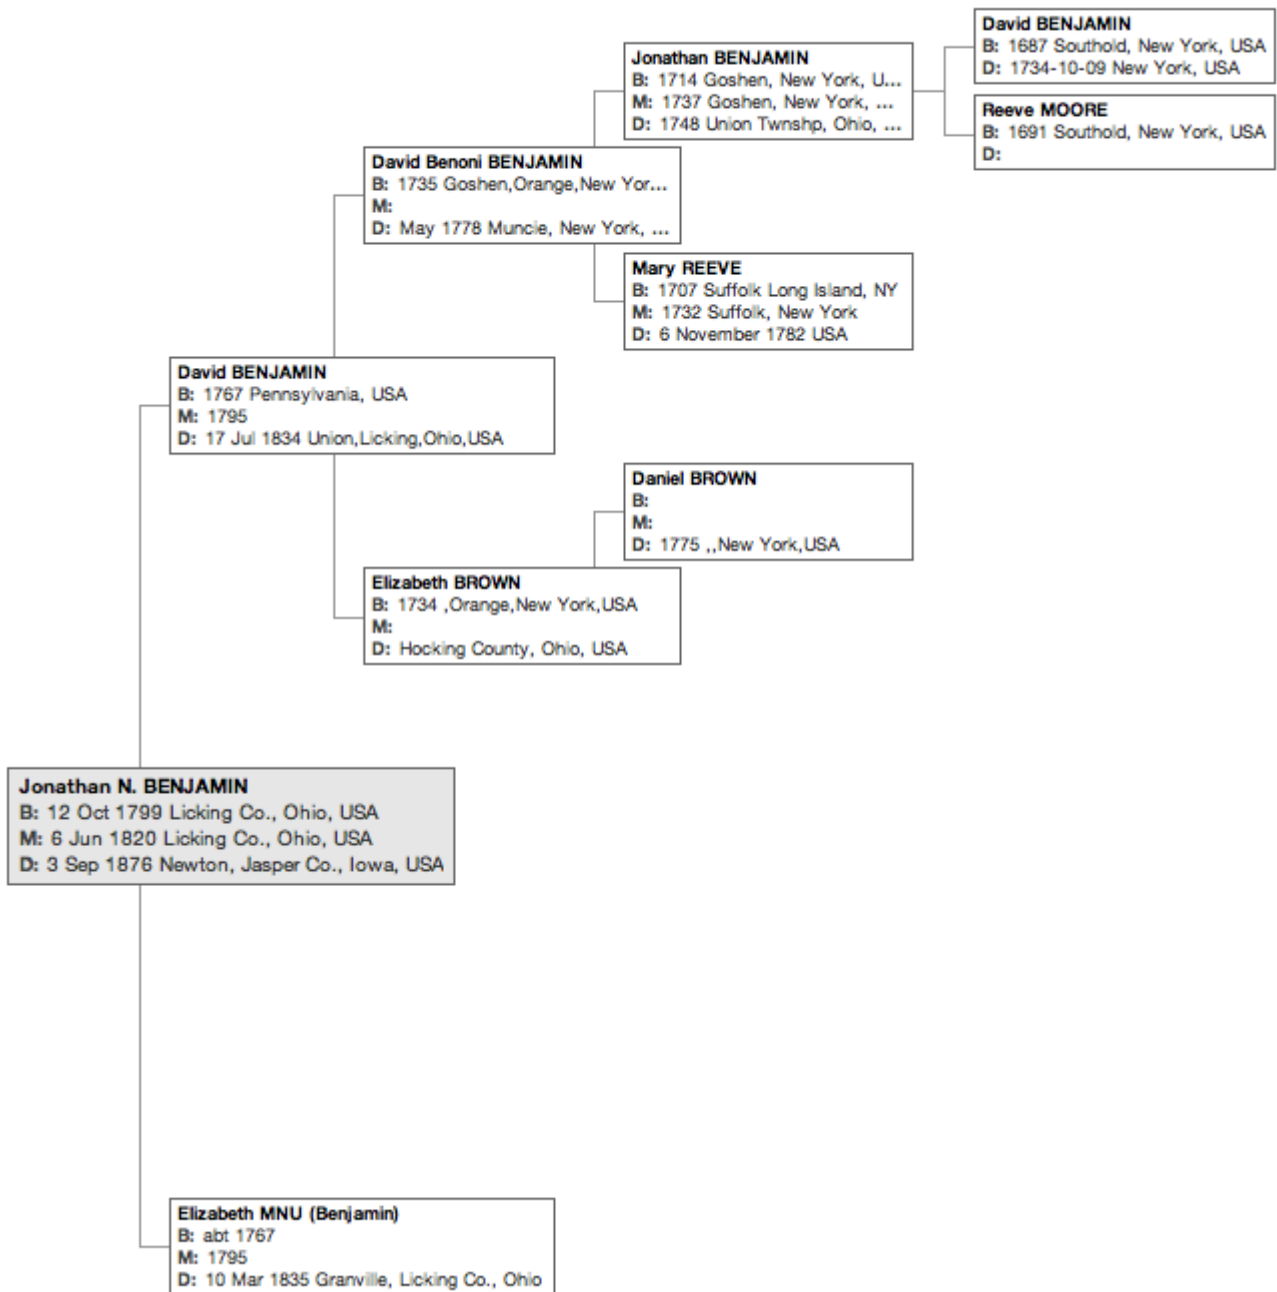

The McMurray-Payne-Benjamin-Horn Family Trees

**Family tree of Dr. Edward A. McMurray (1900-1992).
Click to enlarge.**

=====
=====

Family tree of Jonathan N. Benjamin (1799-1876). Click to enlarge.

=====
=====

Family tree of Hannah E. Ford (1798-1891). Click to enlarge.

=====

=====

Family tree of Mary Ann Horn (1824-1891). Click to enlarge.

=====
 =====

Family tree of Cynthia Maria Pomeroy (1823-1862). Click to enlarge.

Family tree of Josiah Pomeroy (1703-1789). Click to enlarge.