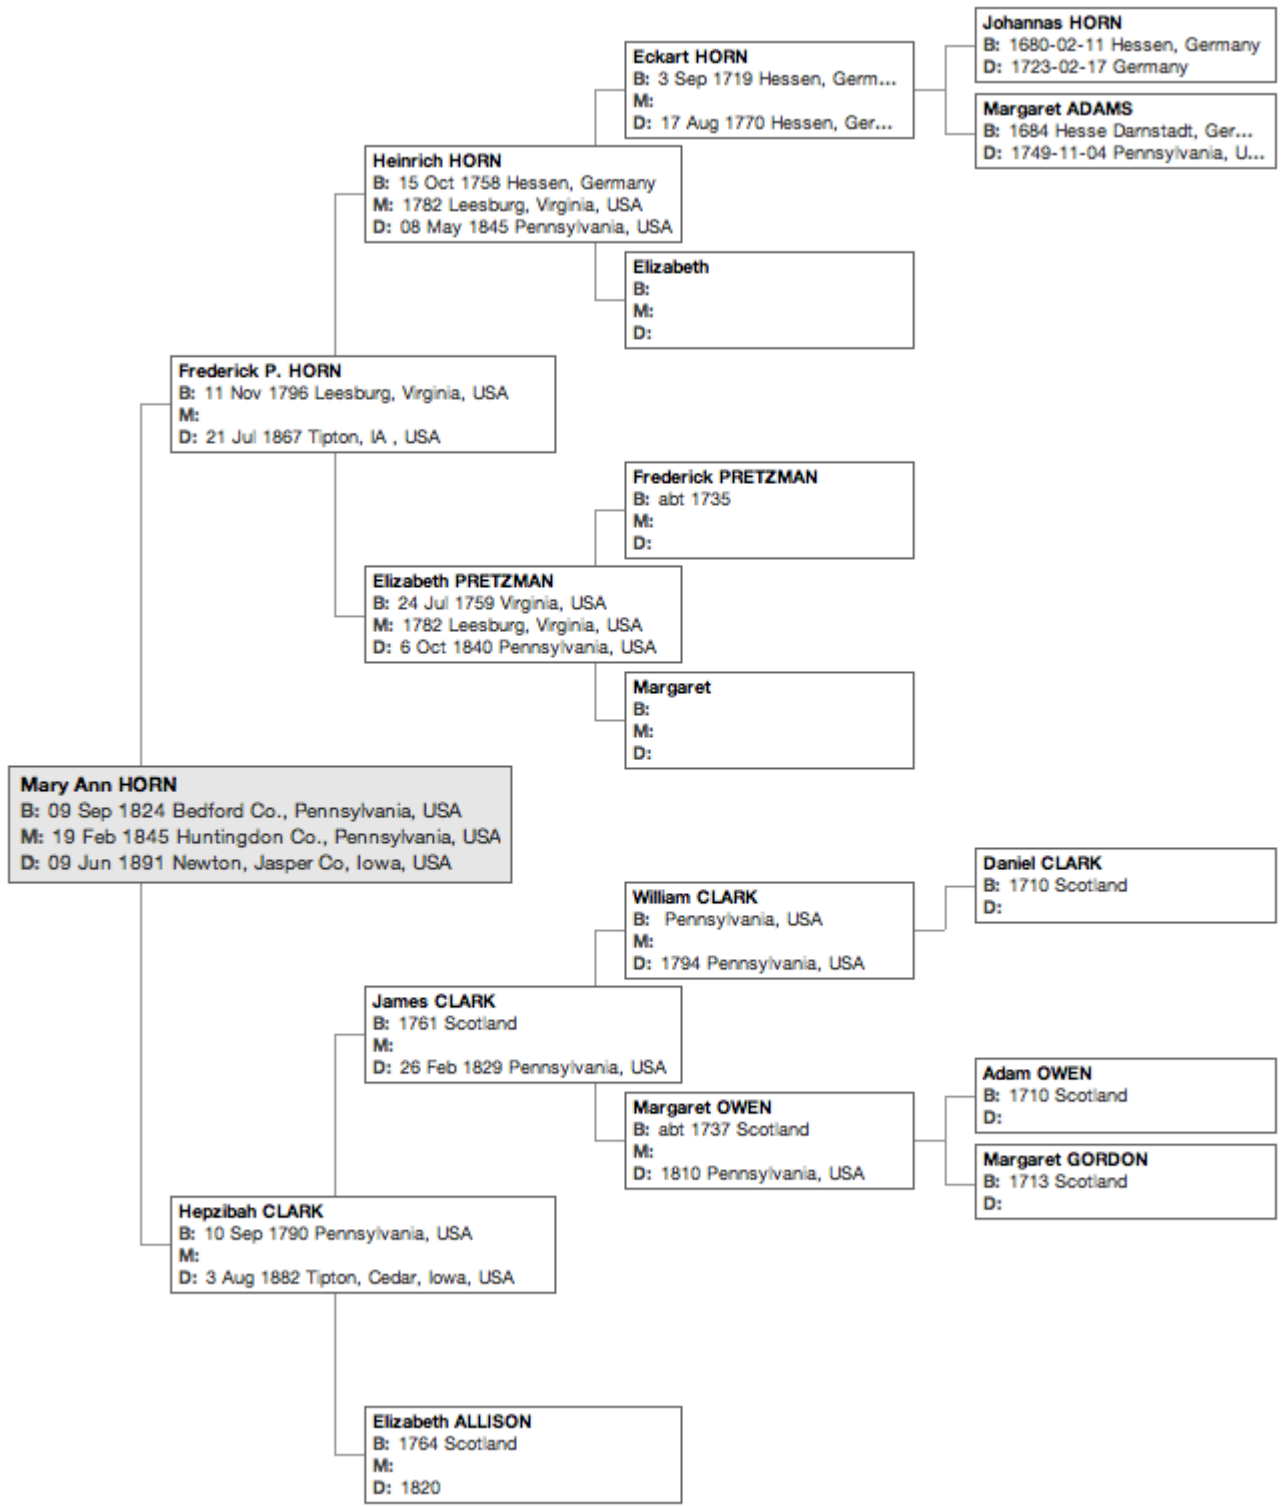

The McMurray-Payne-Benjamin-Horn Family Trees

**Family tree of Dr. Edward A. McMurray (1900-1992).
Click to enlarge.**

=====

=====

Family tree of Jonathan N. Benjamin (1799-1876). Click to enlarge.

=====

=====

Family tree of Hannah E. Ford (1798-1891). Click to enlarge.

=====

=====

Family tree of Mary Ann Horn (1824-1891). Click to enlarge.

=====
 =====

Family tree of Cynthia Maria Pomeroy (1823-1862). Click to enlarge.

Family tree of Josiah Pomeroy (1703-1789). Click to enlarge.