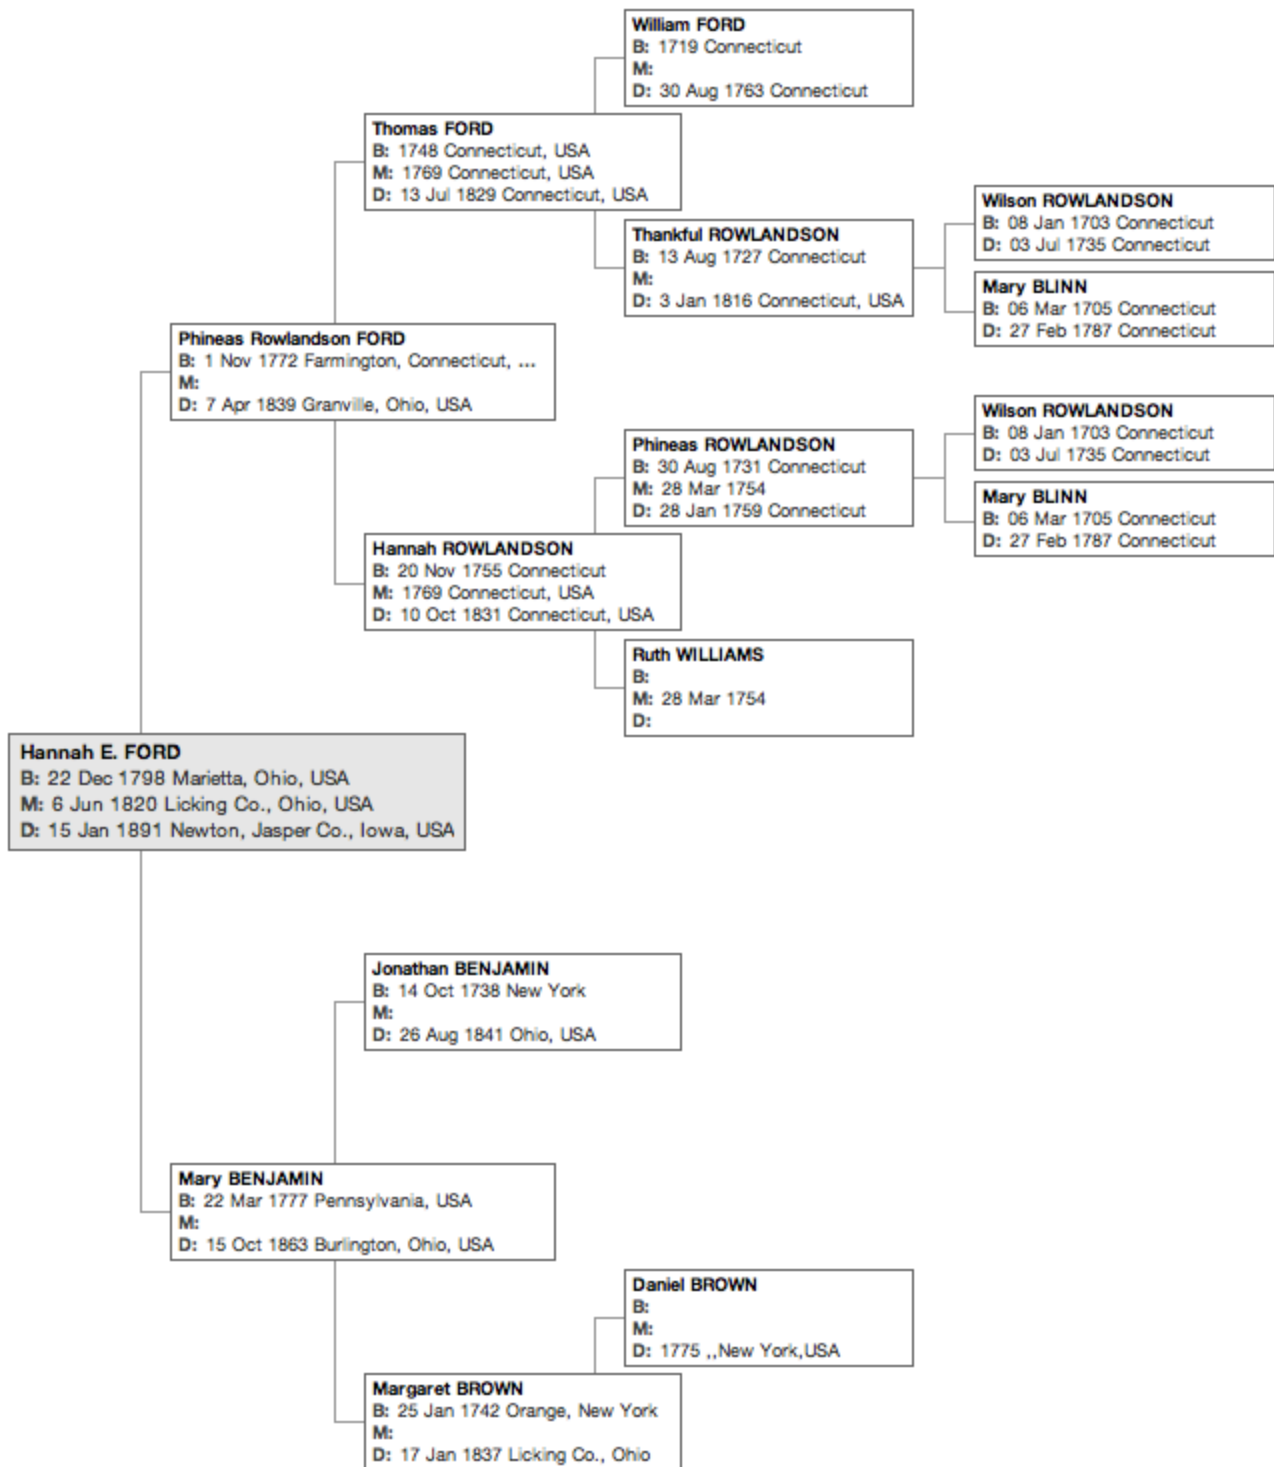

The McMurray-Payne-Benjamin-Horn Family Trees

**Family tree of Dr. Edward A. McMurray (1900-1992).
Click to enlarge.**

=====

=====

Family tree of Jonathan N. Benjamin (1799-1876). Click to enlarge.

=====

=====

Family tree of Hannah E. Ford (1798-1891). Click to enlarge.

=====

=====

Family tree of Mary Ann Horn (1824-1891). Click to enlarge.

=====
 =====

Family tree of Cynthia Maria Pomeroy (1823-1862). Click to enlarge.

Family tree of Josiah Pomeroy (1703-1789). Click to enlarge.