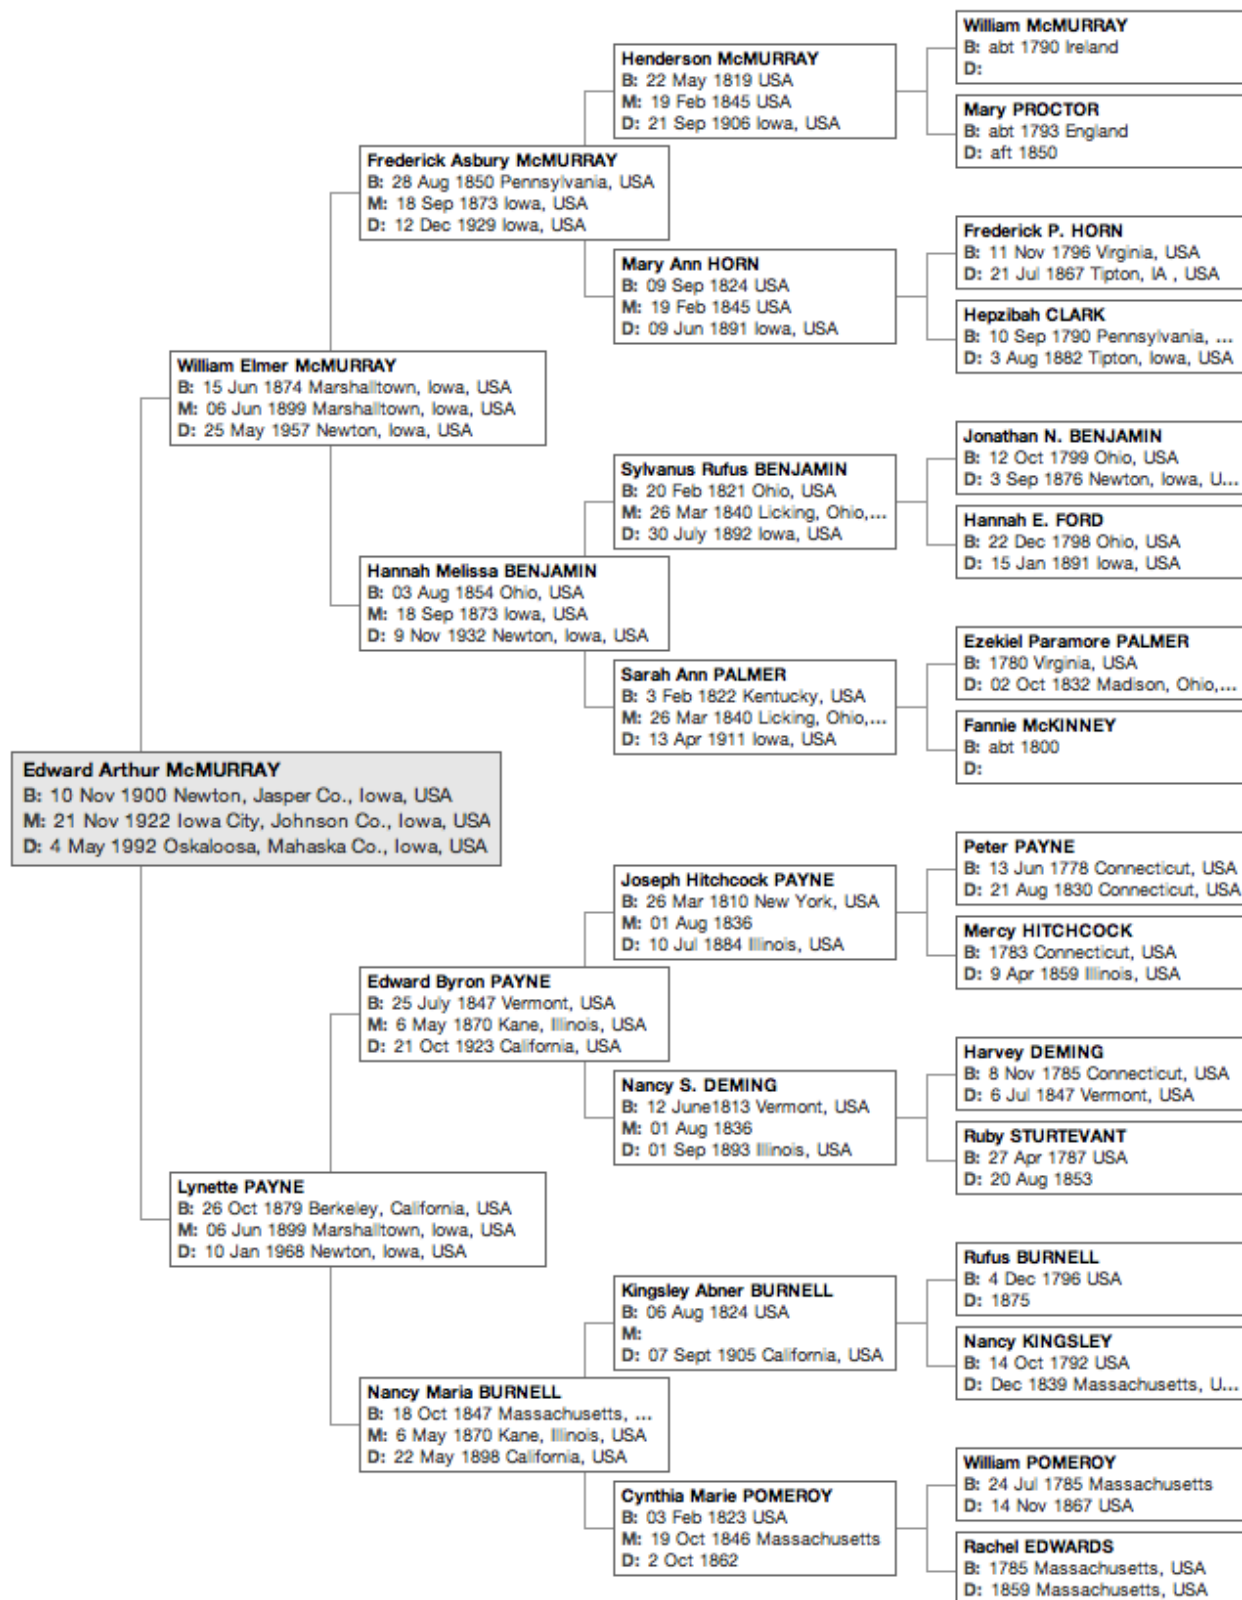

The McMurray-Payne-Benjamin-Horn Family Trees

**Family tree of Dr. Edward A. McMurray (1900-1992).
Click to enlarge.**

=====

=====

Family tree of Jonathan N. Benjamin (1799-1876). Click to enlarge.

=====

=====

Family tree of Hannah E. Ford (1798-1891). Click to enlarge.

=====

=====

Family tree of Mary Ann Horn (1824-1891). Click to enlarge.

=====

=====

Family tree of Cynthia Maria Pomeroy (1823-1862). Click to enlarge.

Family tree of Josiah Pomeroy (1703-1789). Click to enlarge.