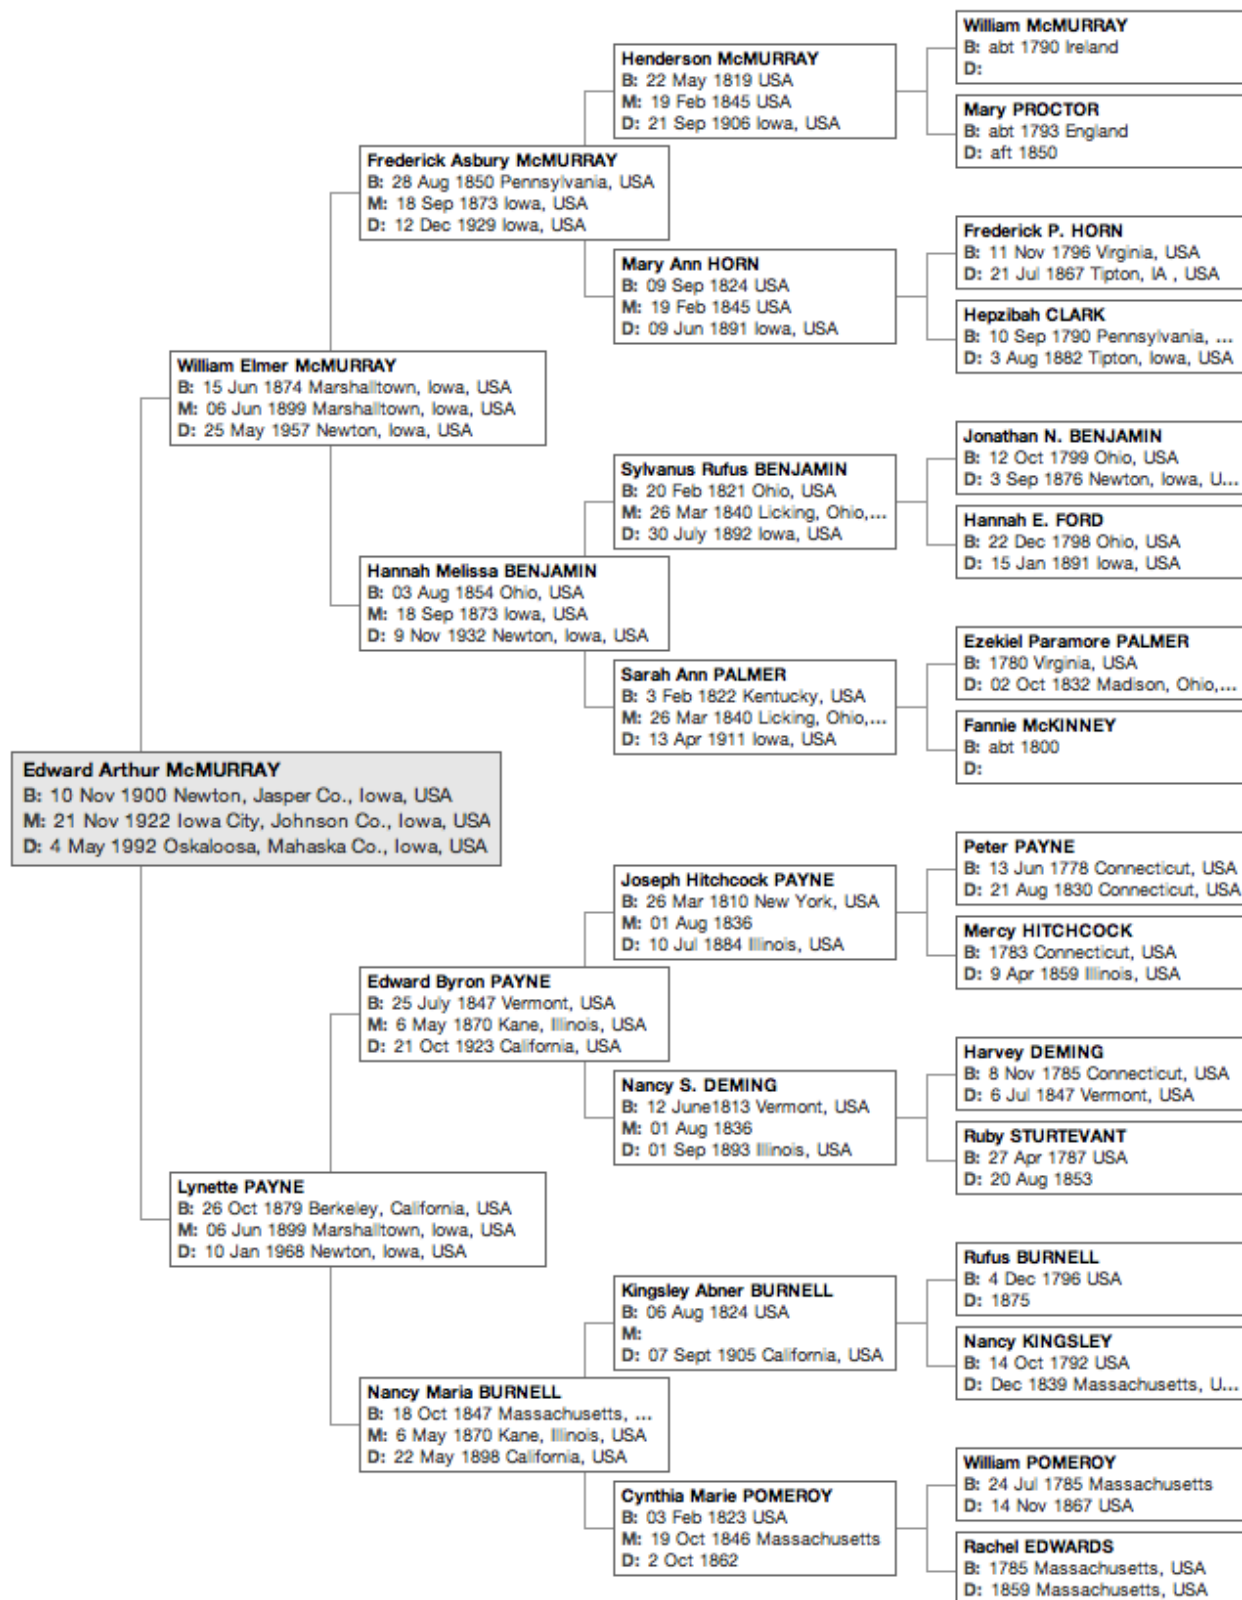

The McMurray-Payne-Benjamin-Horn Family Trees

**Family tree of Dr. Edward A. McMurray (1900-1992).
Click to enlarge.**

=====

=====

Family tree of Jonathan N. Benjamin (1799-1876). Click to enlarge.

=====

=====

Family tree of Hannah E. Ford (1798-1891). Click to enlarge.

=====

=====

Family tree of Mary Ann Horn (1824-1891). Click to enlarge.

=====
 =====

Family tree of Cynthia Maria Pomeroy (1823-1862). Click to enlarge.

Family tree of Josiah Pomeroy (1703-1789). Click to enlarge.