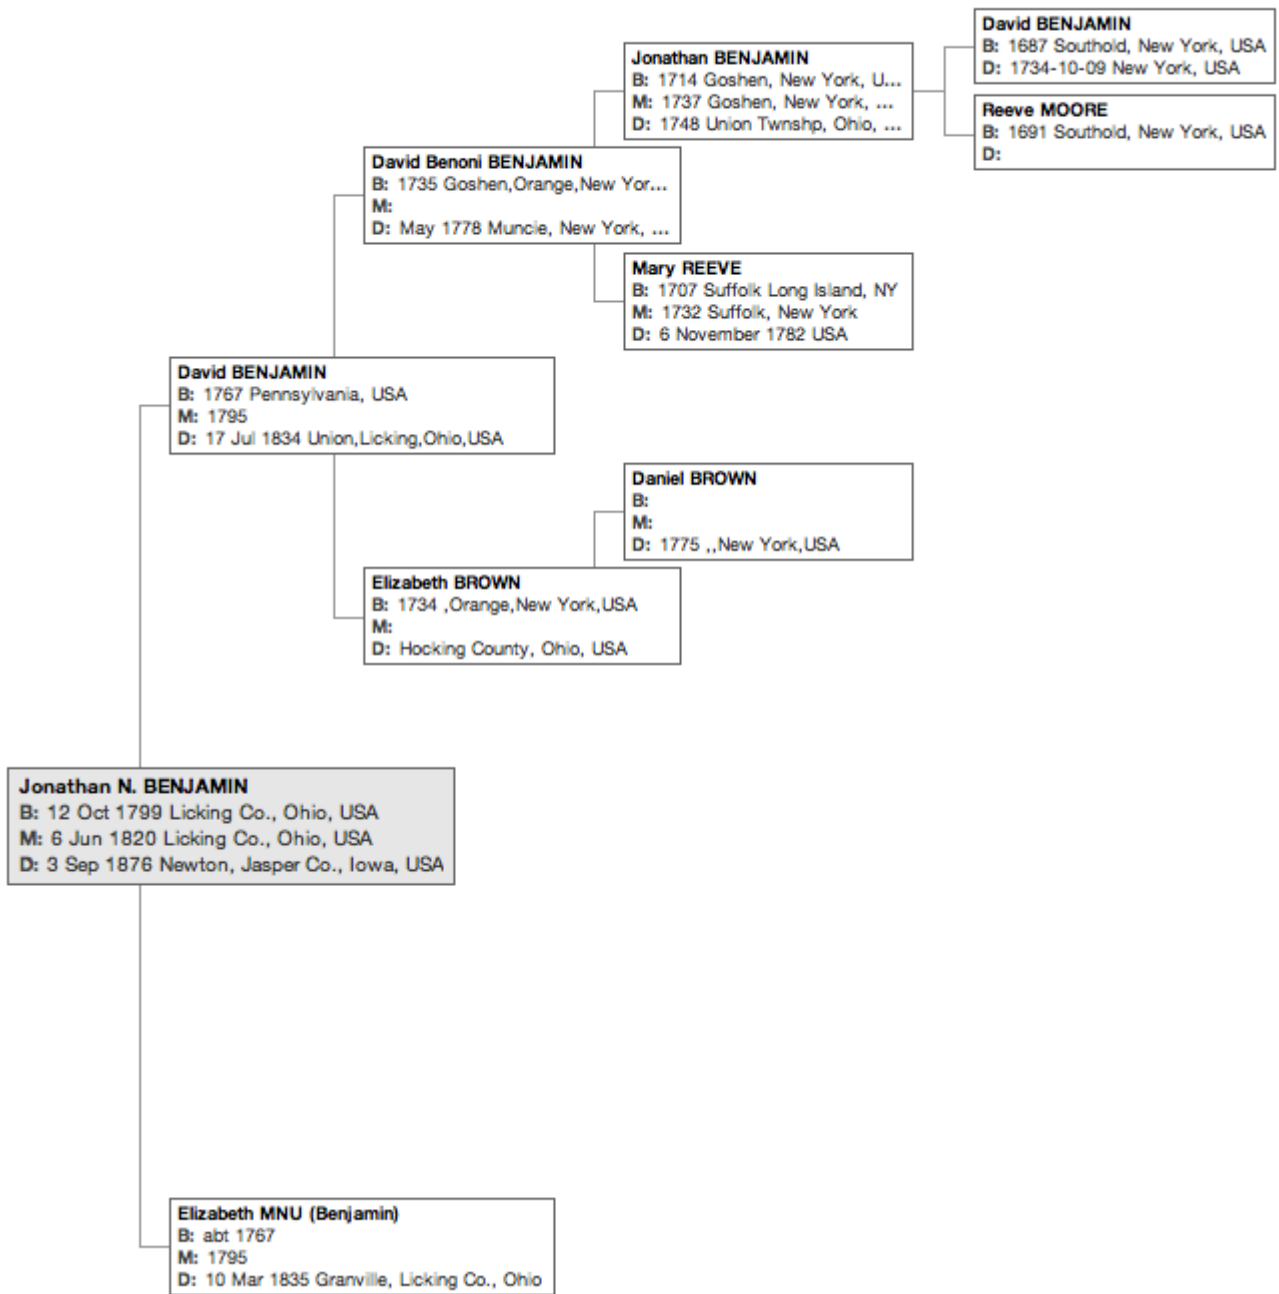

The McMurray-Payne-Benjamin-Horn Family Trees

**Family tree of Dr. Edward A. McMurray (1900-1992).
Click to enlarge.**

=====

=====

Family tree of Jonathan N. Benjamin (1799-1876). Click to enlarge.

=====

=====

Family tree of Hannah E. Ford (1798-1891). Click to enlarge.

=====

=====

Family tree of Mary Ann Horn (1824-1891). Click to enlarge.

=====

=====

Family tree of Cynthia Maria Pomeroy (1823-1862). Click to enlarge.

Family tree of Josiah Pomeroy (1703-1789). Click to enlarge.