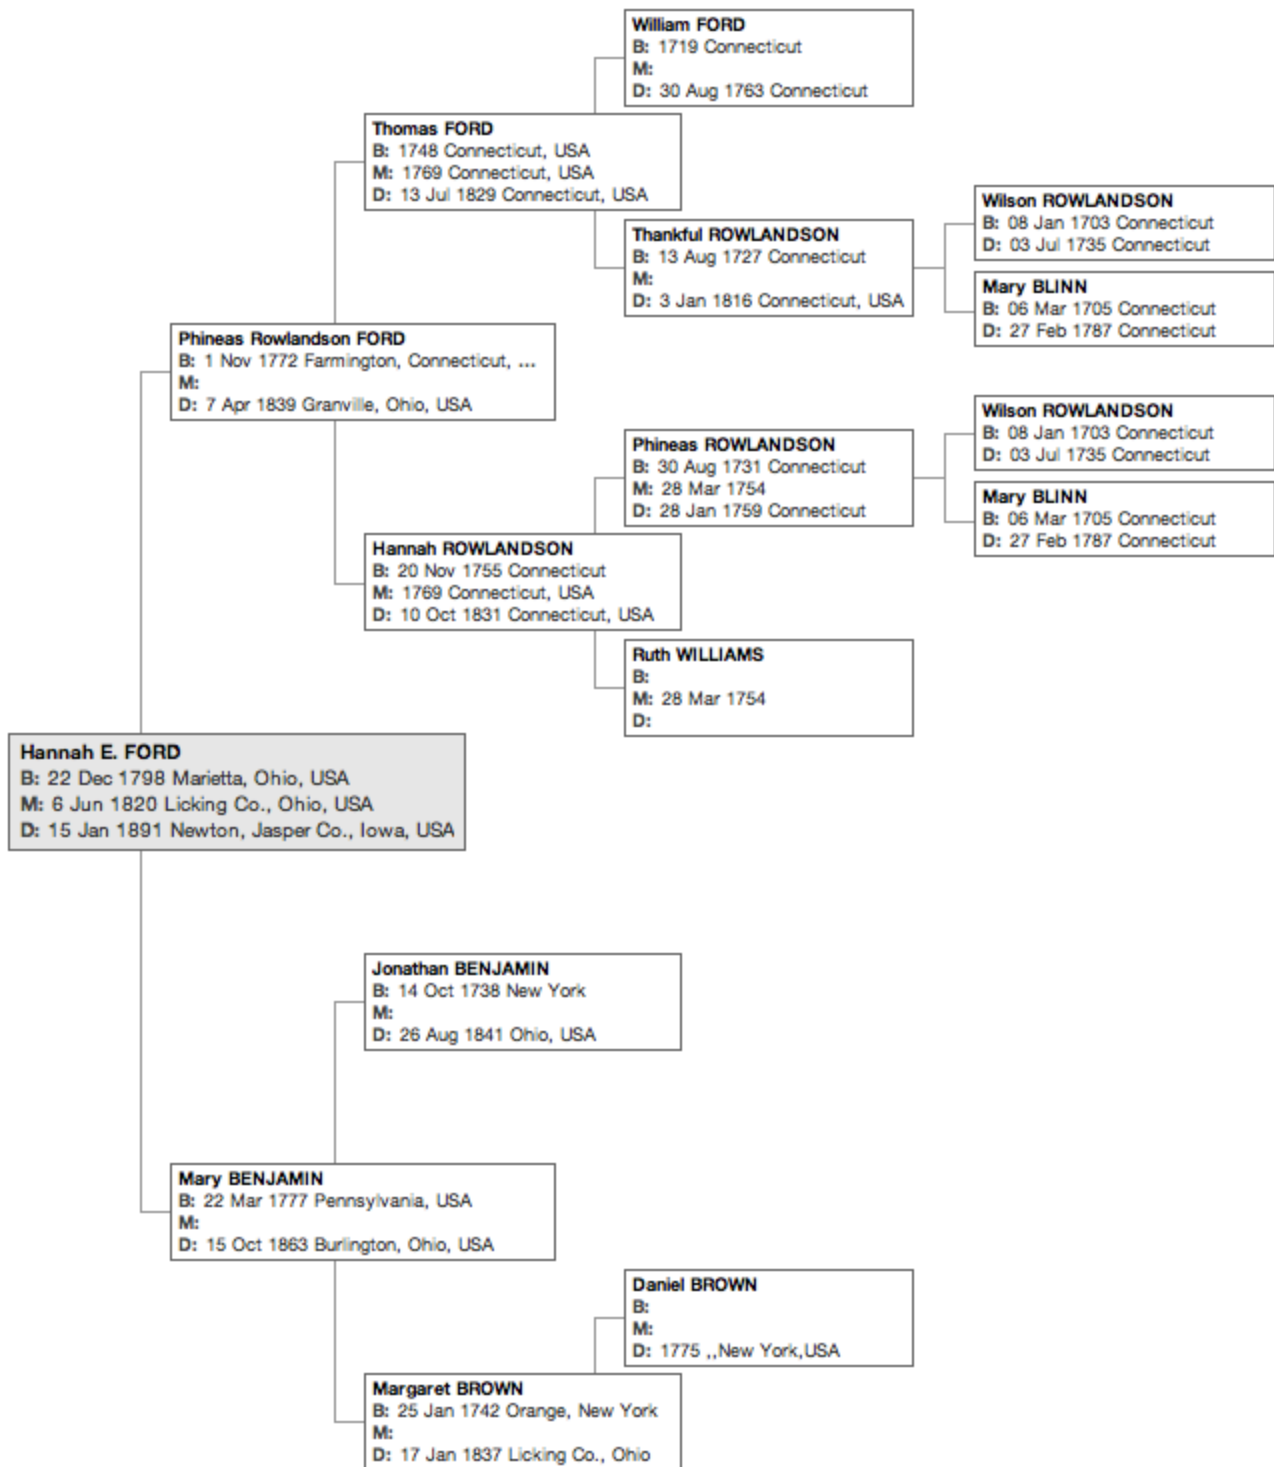

The McMurray-Payne-Benjamin-Horn Family Trees

**Family tree of Dr. Edward A. McMurray (1900-1992).
Click to enlarge.**

=====

=====

Family tree of Jonathan N. Benjamin (1799-1876). Click to enlarge.

=====

=====

Family tree of Hannah E. Ford (1798-1891). Click to enlarge.

=====

=====

Family tree of Mary Ann Horn (1824-1891). Click to enlarge.

=====

=====

Family tree of Cynthia Maria Pomeroy (1823-1862). Click to enlarge.

Family tree of Josiah Pomeroy (1703-1789). Click to enlarge.