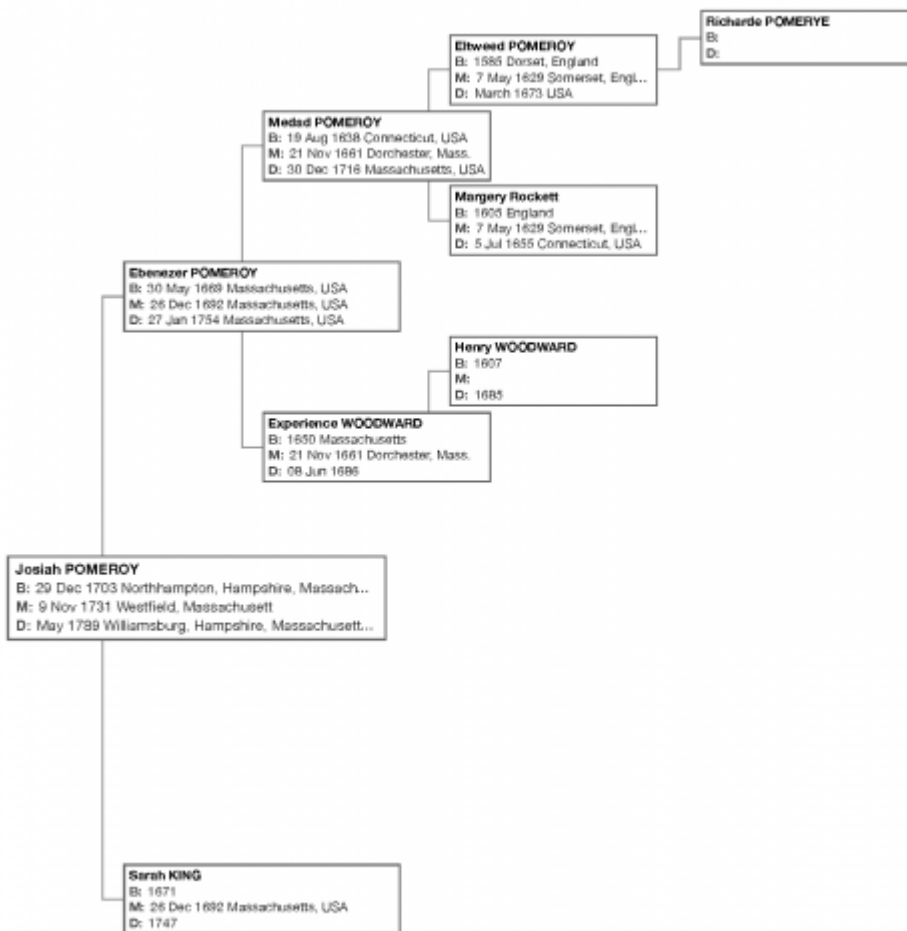

The McMurray-Payne-Benjamin-Horn Family Trees

**Family tree of Dr. Edward A. McMurray (1900-1992).
Click to enlarge.**

=====

=====

Family tree of Jonathan N. Benjamin (1799-1876). Click to enlarge.

=====

=====

Family tree of Hannah E. Ford (1798-1891). Click to enlarge.

=====

=====

Family tree of Mary Ann Horn (1824-1891). Click to enlarge.

=====
 =====

Family tree of Cynthia Maria Pomeroy (1823-1862). Click to enlarge.

Family tree of Josiah Pomeroy (1703-1789). Click to enlarge.