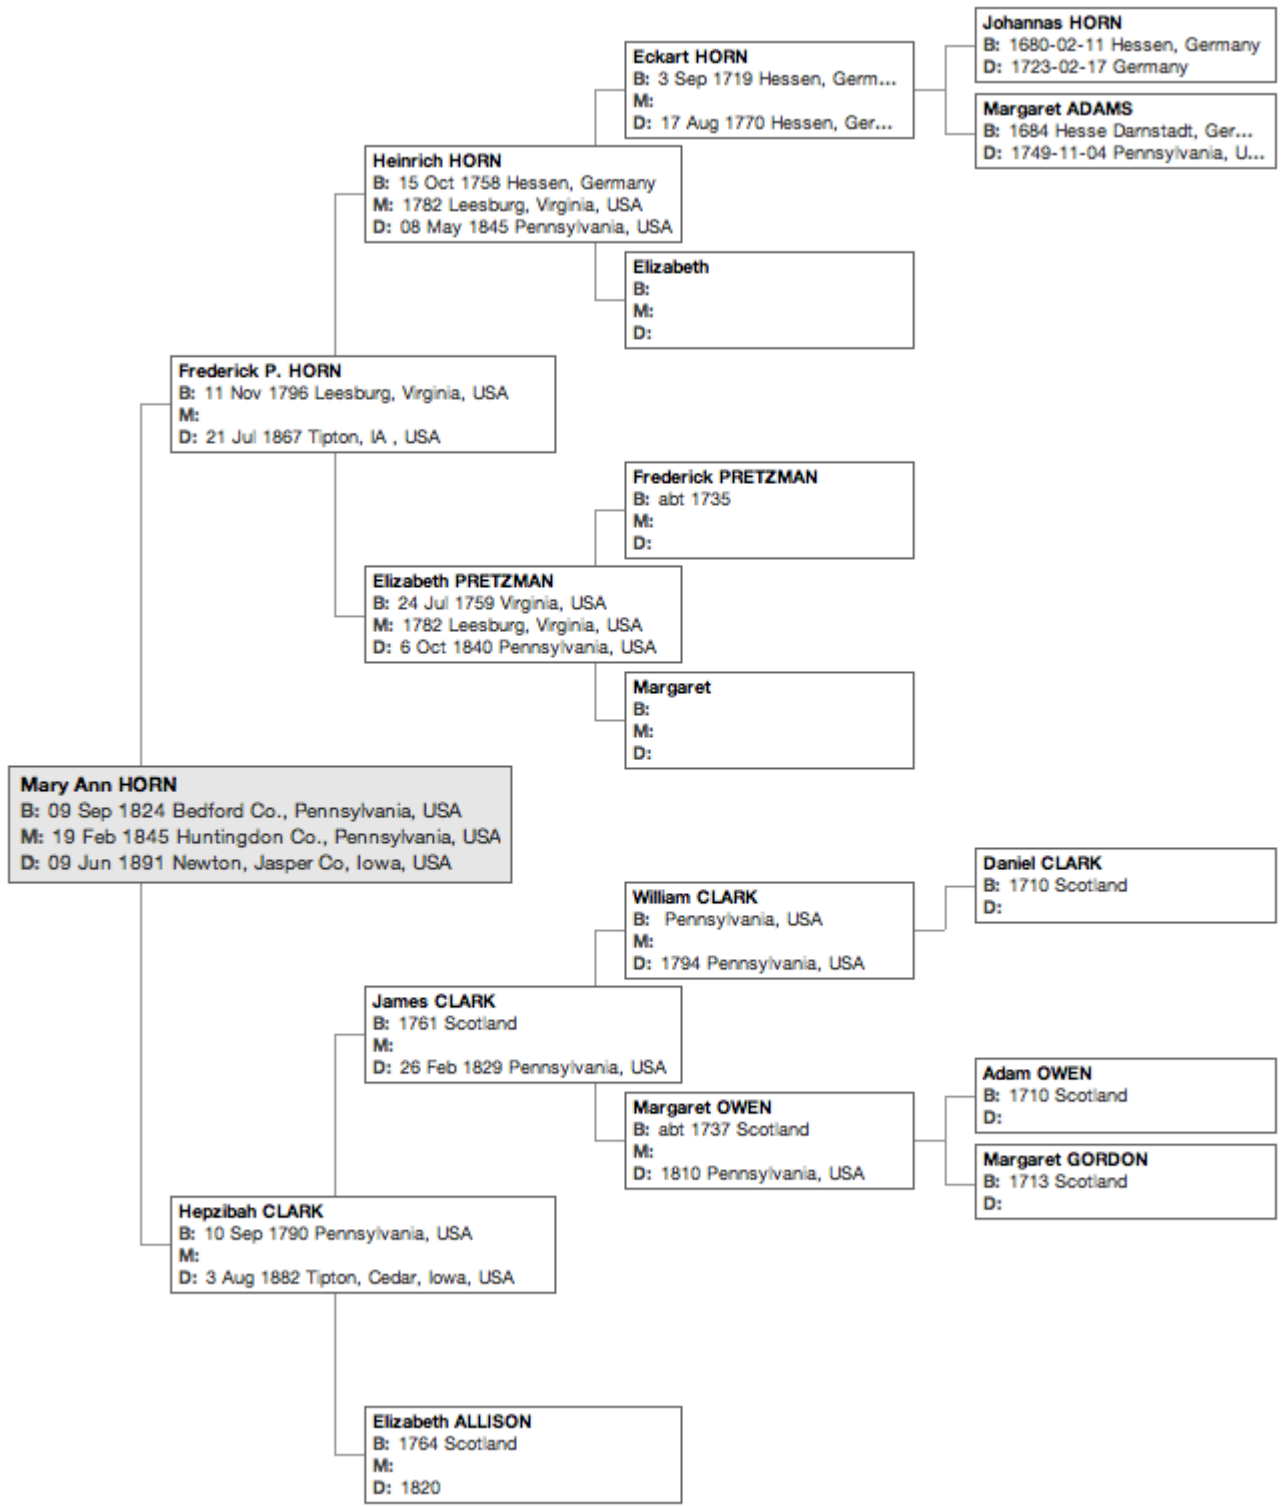

The McMurray-Payne-Benjamin-Horn Family Trees

**Family tree of Dr. Edward A. McMurray (1900-1992).
Click to enlarge.**

=====

=====

Family tree of Jonathan N. Benjamin (1799-1876). Click to enlarge.

=====

=====

Family tree of Hannah E. Ford (1798-1891). Click to enlarge.

=====

=====

Family tree of Mary Ann Horn (1824-1891). Click to enlarge.

=====

=====

Family tree of Cynthia Maria Pomeroy (1823-1862). Click to enlarge.

Family tree of Josiah Pomeroy (1703-1789). Click to enlarge.