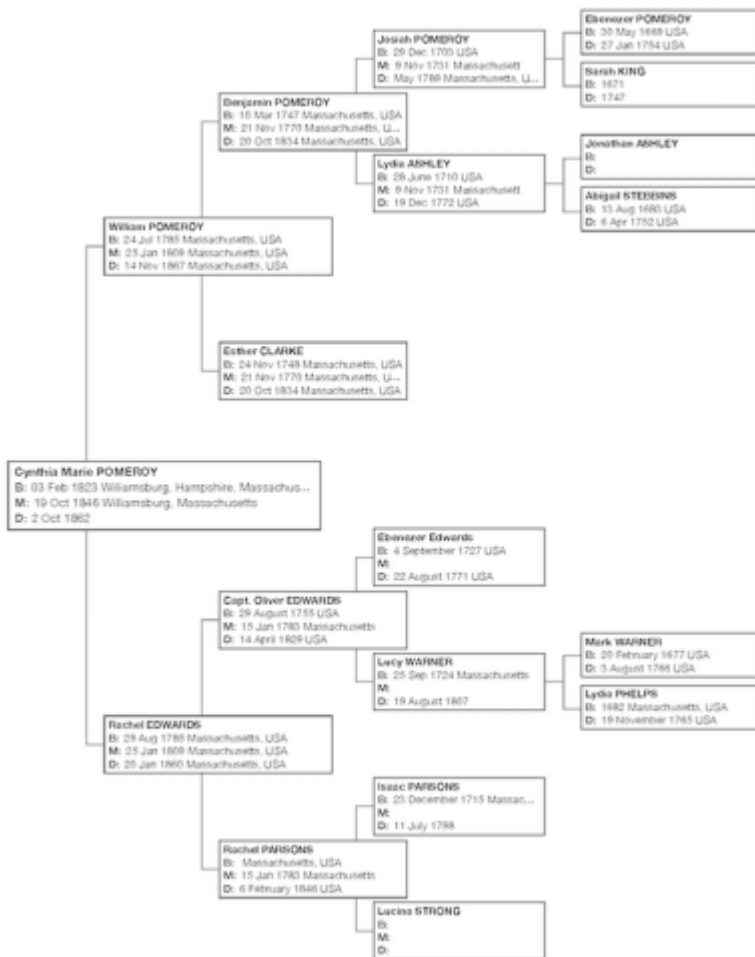

The McMurray-Payne-Benjamin-Horn Family Trees

**Family tree of Dr. Edward A. McMurray (1900-1992).
Click to enlarge.**

=====
=====

Family tree of Jonathan N. Benjamin (1799-1876). Click to enlarge.

=====
=====

Family tree of Hannah E. Ford (1798-1891). Click to enlarge.

=====

=====

Family tree of Mary Ann Horn (1824-1891). Click to enlarge.

=====
 =====

Family tree of Cynthia Maria Pomeroy (1823-1862). Click to enlarge.

Family tree of Josiah Pomeroy (1703-1789). Click to enlarge.