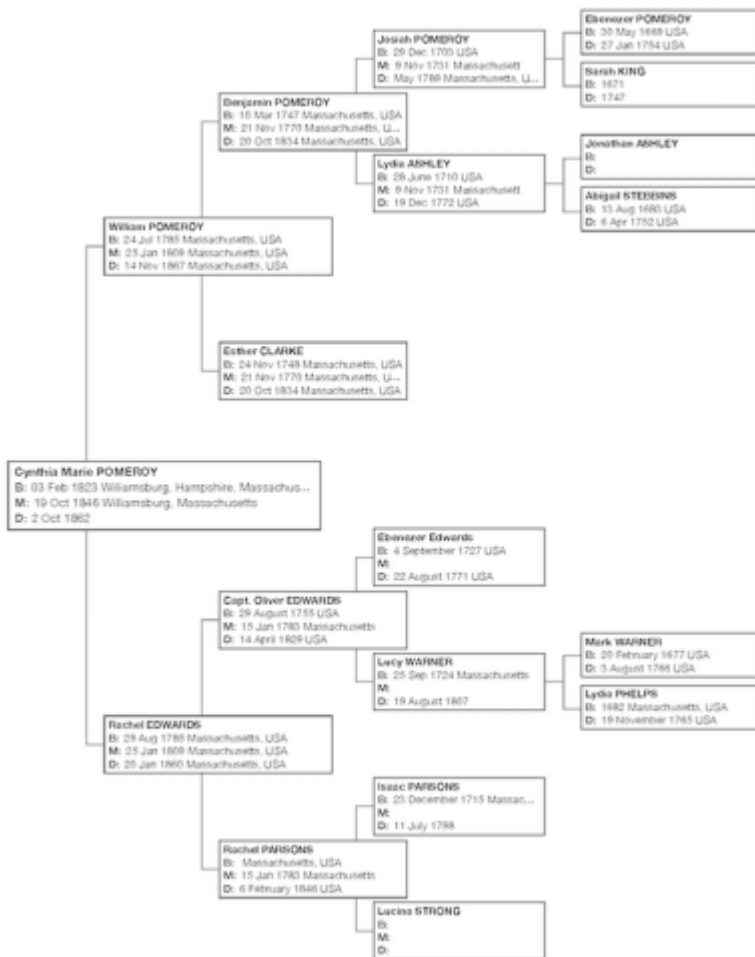

The McMurray-Payne-Benjamin-Horn Family Trees

**Family tree of Dr. Edward A. McMurray (1900-1992).
Click to enlarge.**

=====

=====

Family tree of Jonathan N. Benjamin (1799-1876). Click to enlarge.

=====

=====

Family tree of Hannah E. Ford (1798-1891). Click to enlarge.

=====

=====

Family tree of Mary Ann Horn (1824-1891). Click to enlarge.

=====

=====

Family tree of Cynthia Maria Pomeroy (1823-1862). Click to enlarge.

Family tree of Josiah Pomeroy (1703-1789). Click to enlarge.