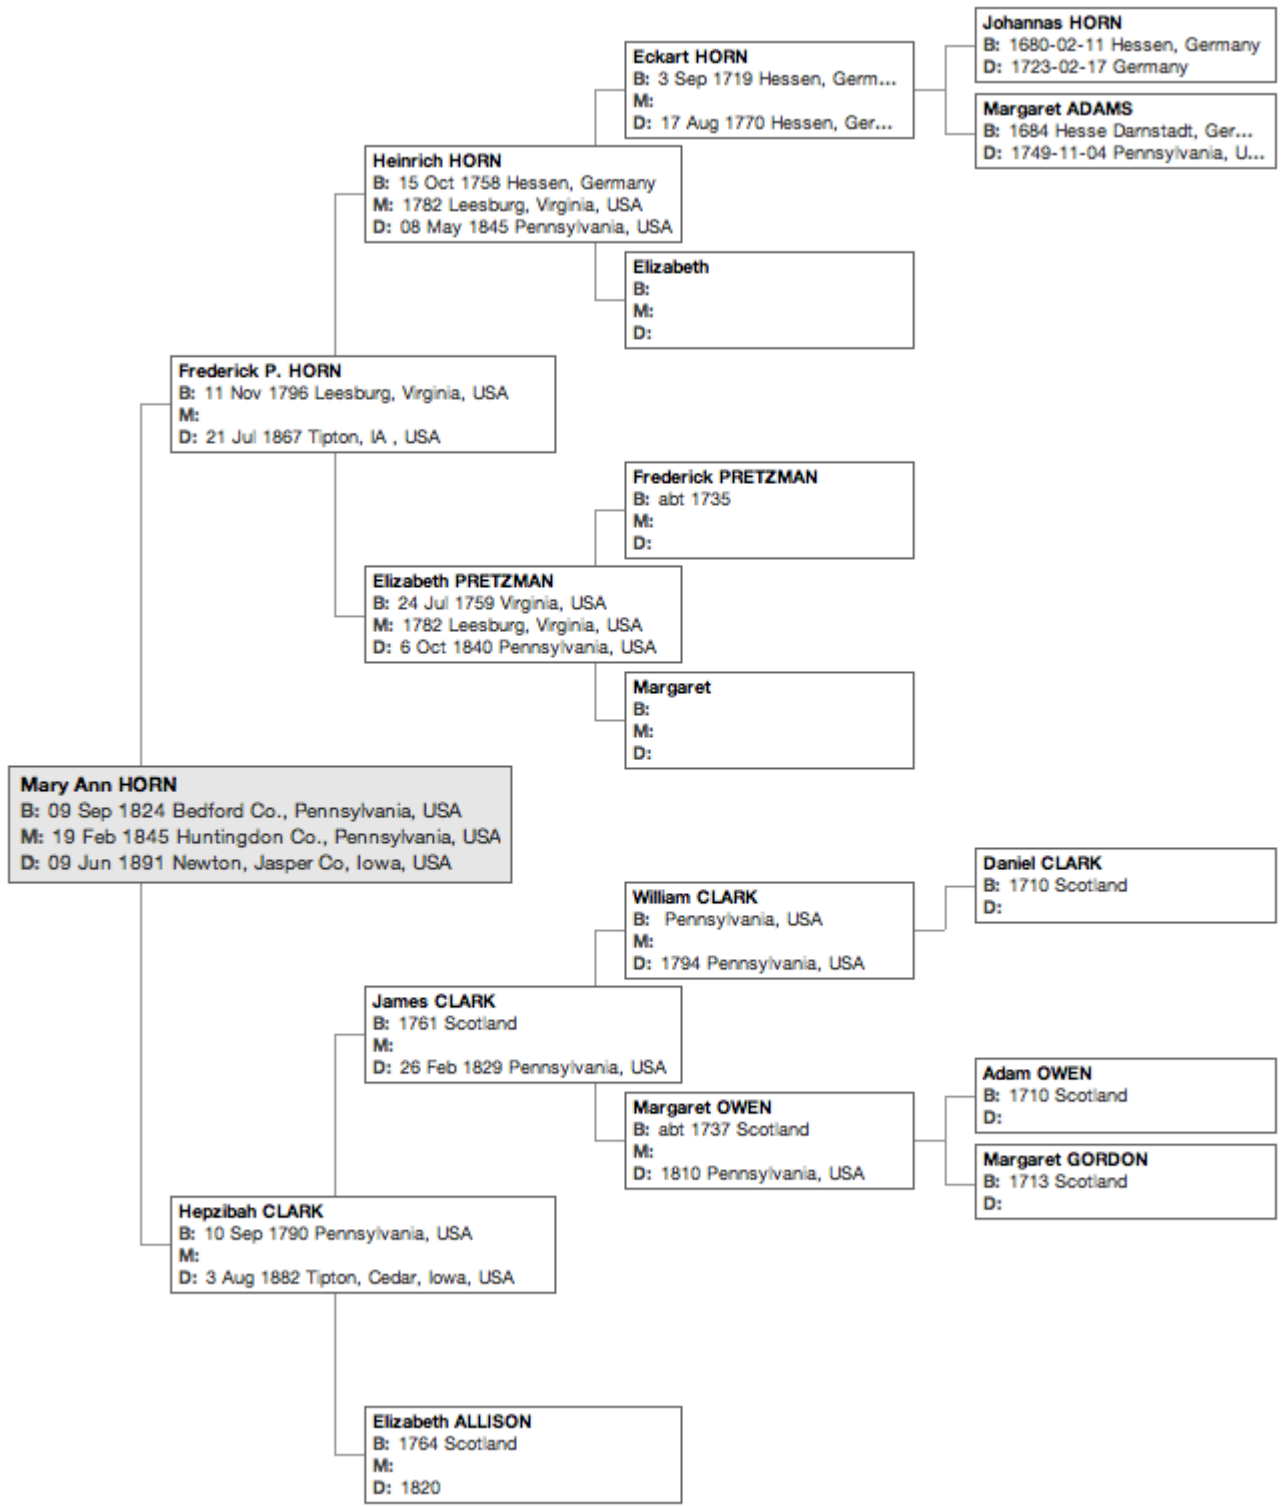

The McMurray-Payne-Benjamin-Horn Family Trees

**Family tree of Dr. Edward A. McMurray (1900-1992).
Click to enlarge.**

=====
=====

Family tree of Jonathan N. Benjamin (1799-1876). Click to enlarge.

=====
=====

Family tree of Hannah E. Ford (1798-1891). Click to enlarge.

=====

=====

Family tree of Mary Ann Horn (1824-1891). Click to enlarge.

=====
 =====

Family tree of Cynthia Maria Pomeroy (1823-1862). Click to enlarge.

Family tree of Josiah Pomeroy (1703-1789). Click to enlarge.