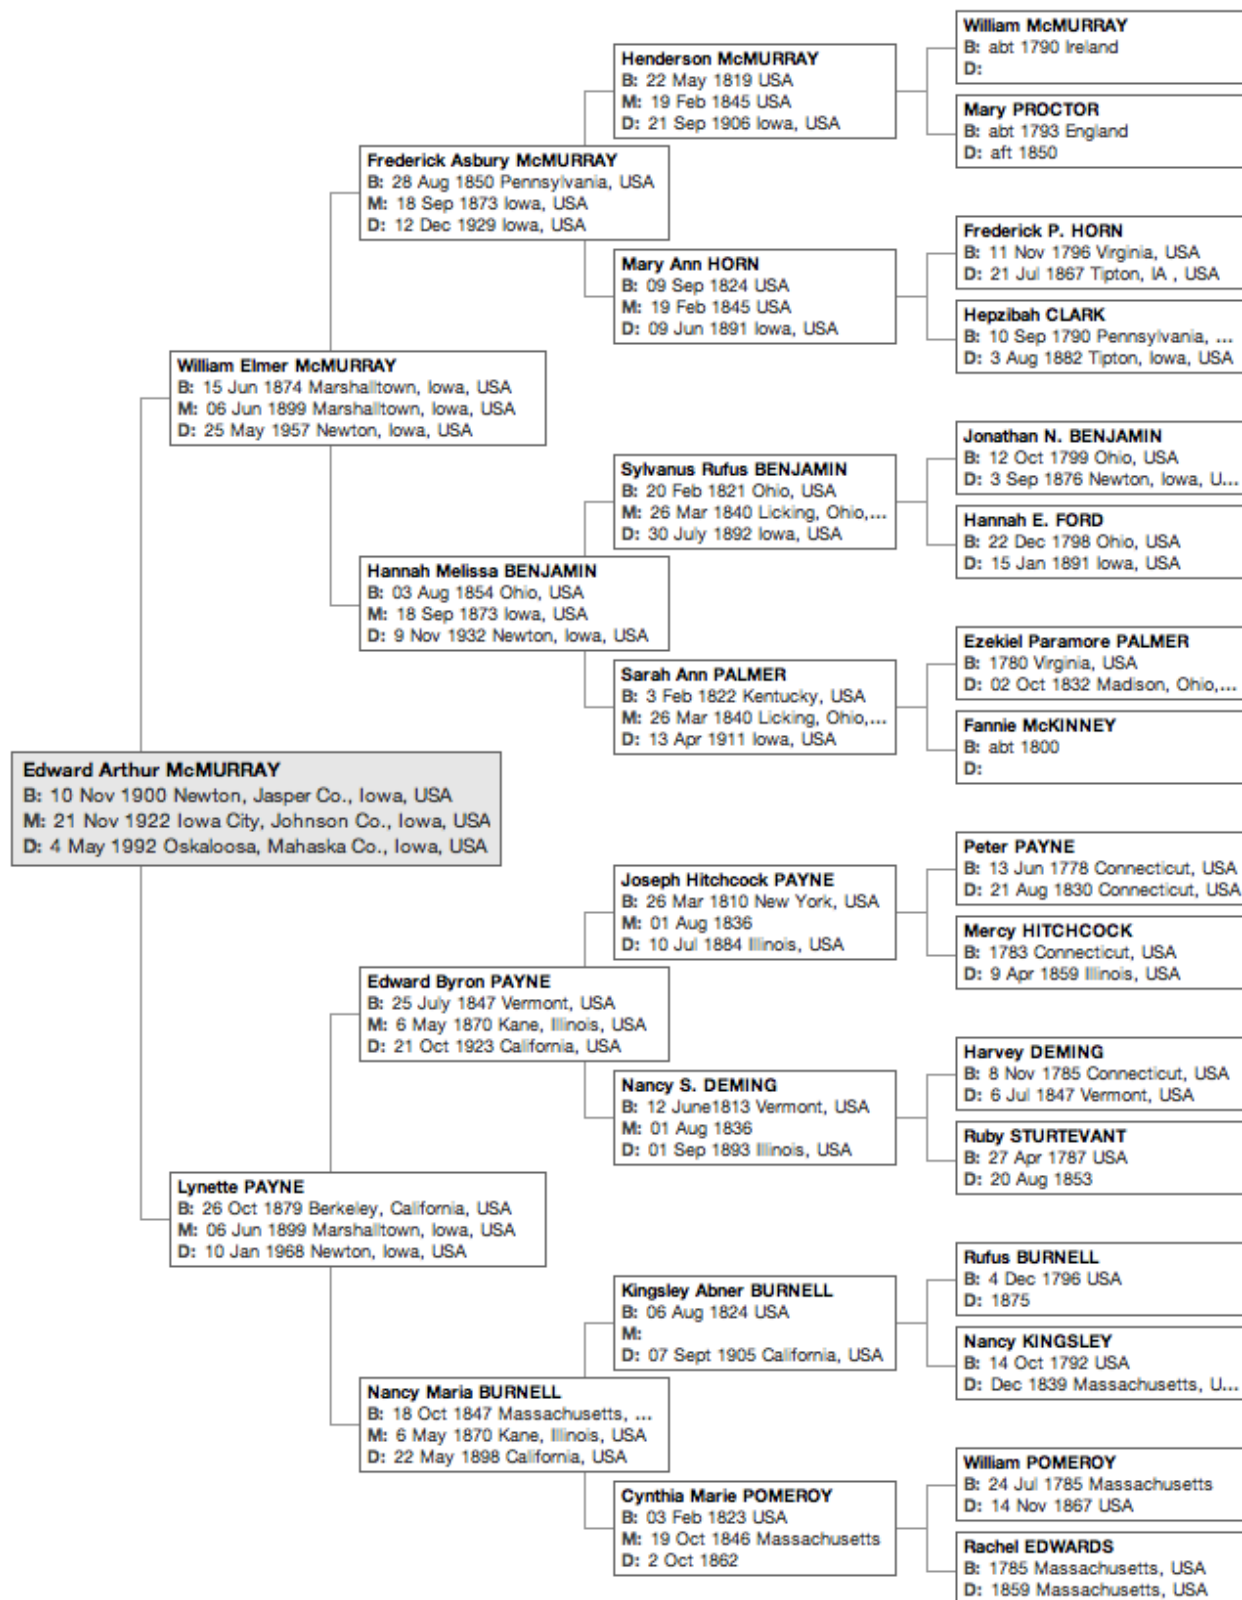

The McMurray-Payne-Benjamin-Horn Family Trees

**Family tree of Dr. Edward A. McMurray (1900-1992).
Click to enlarge.**

=====
=====

Family tree of Jonathan N. Benjamin (1799-1876). Click to enlarge.

=====
=====

Family tree of Hannah E. Ford (1798-1891). Click to enlarge.

=====

=====

Family tree of Mary Ann Horn (1824-1891). Click to enlarge.

=====
 =====

Family tree of Cynthia Maria Pomeroy (1823-1862). Click to enlarge.

Family tree of Josiah Pomeroy (1703-1789). Click to enlarge.