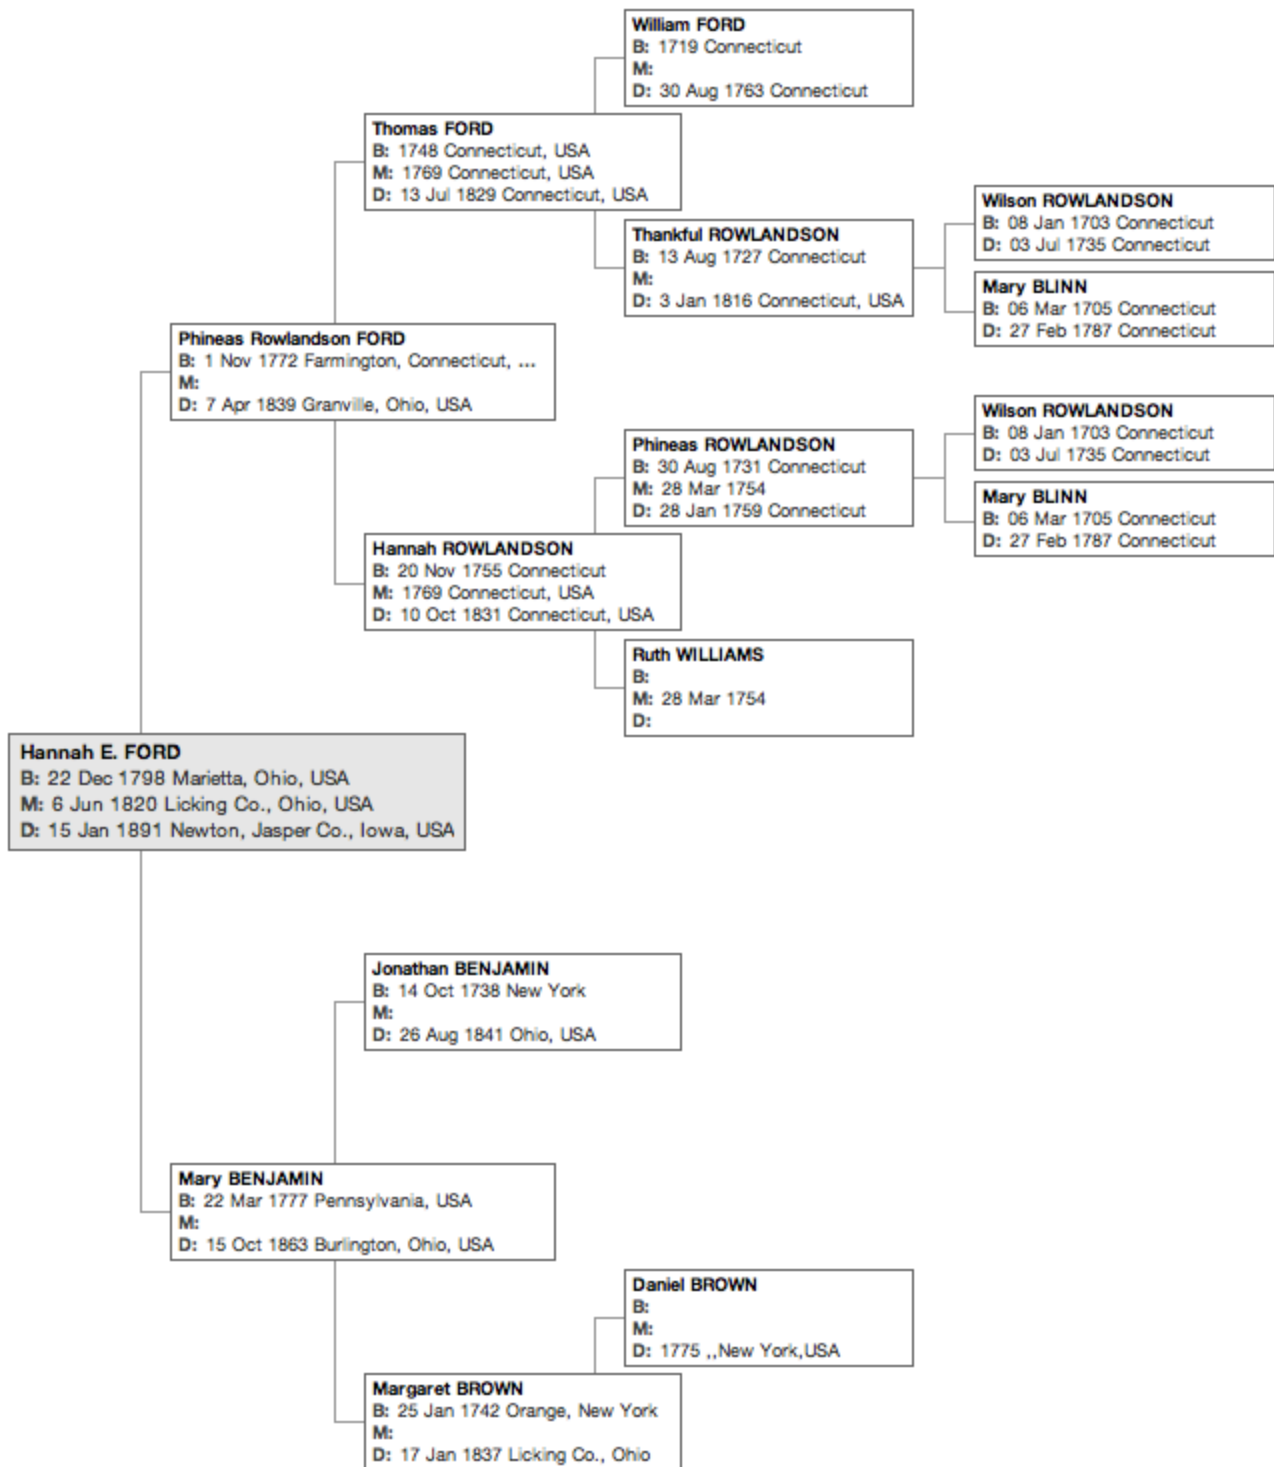

The McMurray-Payne-Benjamin-Horn Family Trees

**Family tree of Dr. Edward A. McMurray (1900-1992).
Click to enlarge.**

=====
=====

Family tree of Jonathan N. Benjamin (1799-1876). Click to enlarge.

=====
=====

Family tree of Hannah E. Ford (1798-1891). Click to enlarge.

=====

=====

Family tree of Mary Ann Horn (1824-1891). Click to enlarge.

=====
 =====

Family tree of Cynthia Maria Pomeroy (1823-1862). Click to enlarge.

Family tree of Josiah Pomeroy (1703-1789). Click to enlarge.