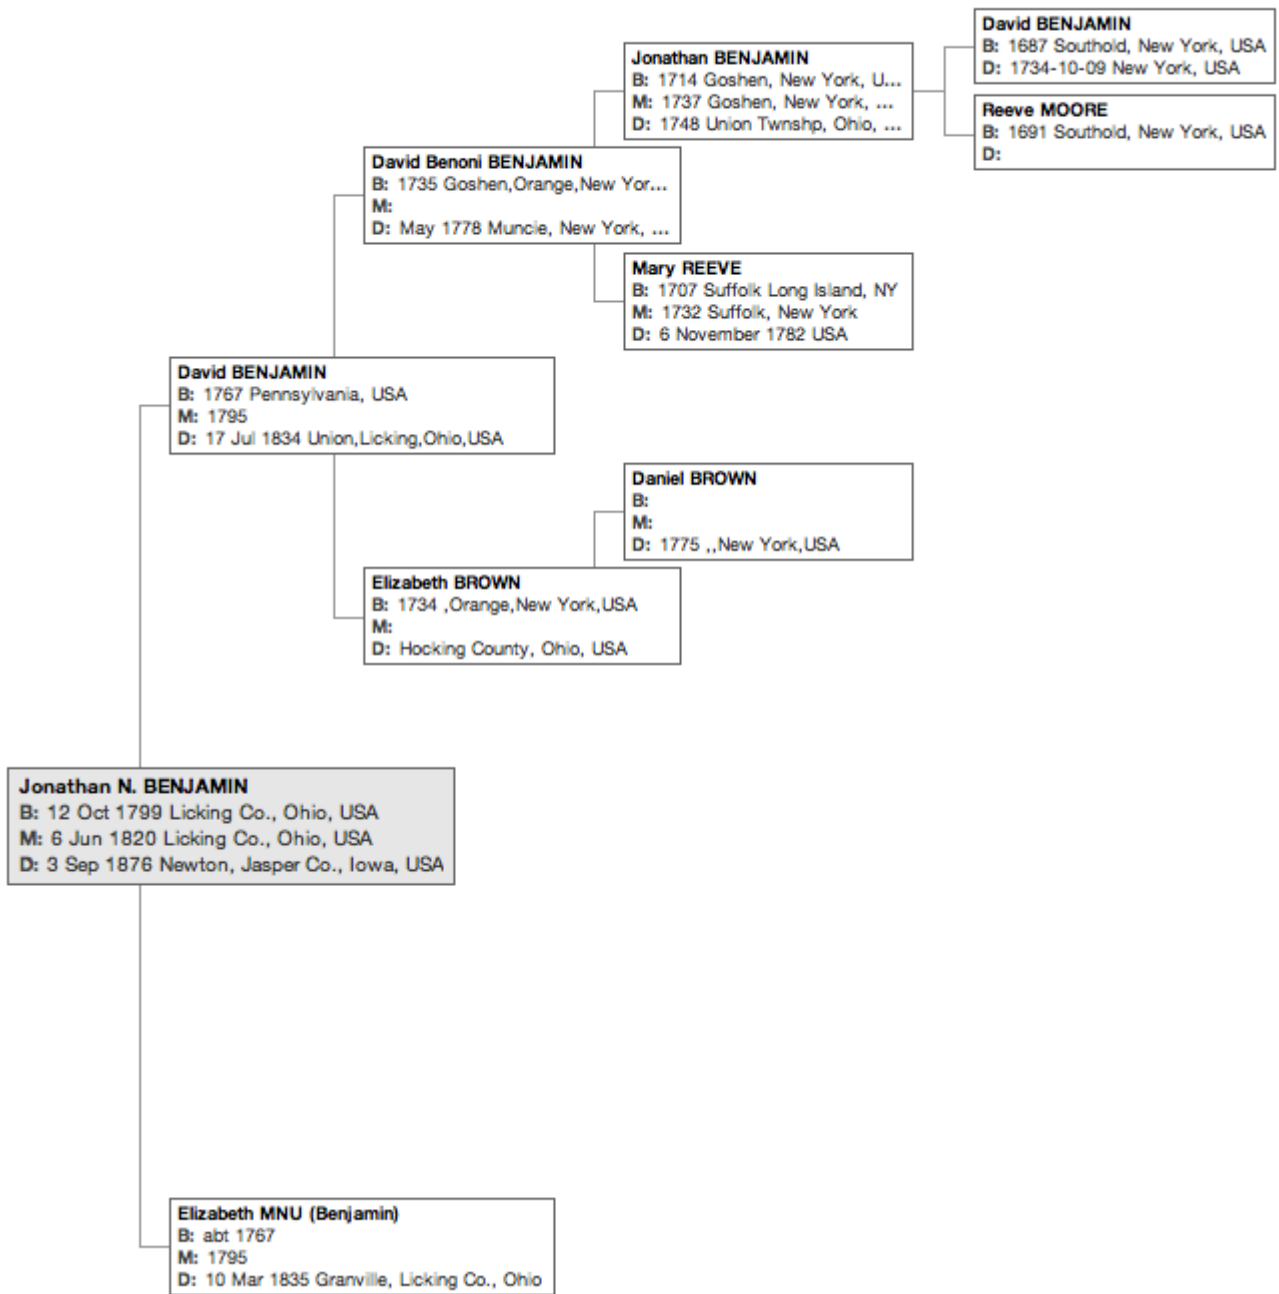

The McMurray-Payne-Benjamin-Horn Family Trees

**Family tree of Dr. Edward A. McMurray (1900-1992).
Click to enlarge.**

=====

=====

Family tree of Jonathan N. Benjamin (1799-1876). Click to enlarge.

=====

=====

Family tree of Hannah E. Ford (1798-1891). Click to enlarge.

=====

=====

Family tree of Mary Ann Horn (1824-1891). Click to enlarge.

=====
 =====

Family tree of Cynthia Maria Pomeroy (1823-1862). Click to enlarge.

Family tree of Josiah Pomeroy (1703-1789). Click to enlarge.