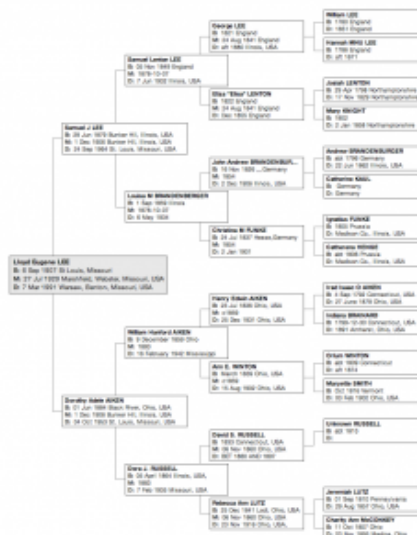

The Lee-Alexander-Aiken Family

Family tree of Lloyd Eugene Lee (1907-1991). Click to enlarge.

Family tree of Ruth N. Alexander (1907-1953). Click to enlarge.

The following are all our posts to date that reference the Lee, Alexander, or Aiken families and their ancestors.

Click on a title to view the entire post.