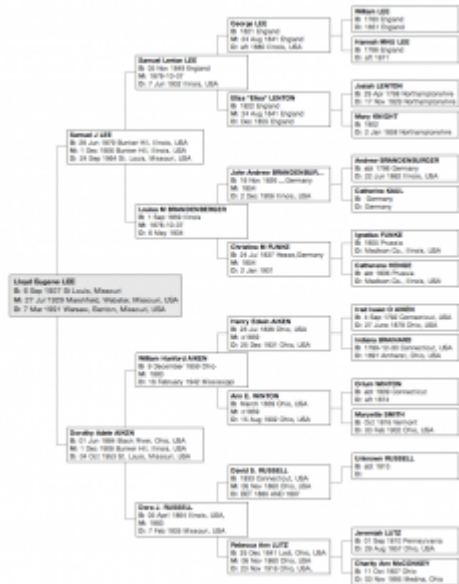

The Lee-Alexander-Aiken Family

Family tree of Lloyd Eugene Lee (1907-1991). [Click to enlarge.](#)

Family tree of Ruth N. Alexander (1907-1953). [Click to enlarge.](#)

The following are all our posts to date that reference the Lee, Alexander, or Aiken families and their ancestors.

Click on a title to view the entire post.