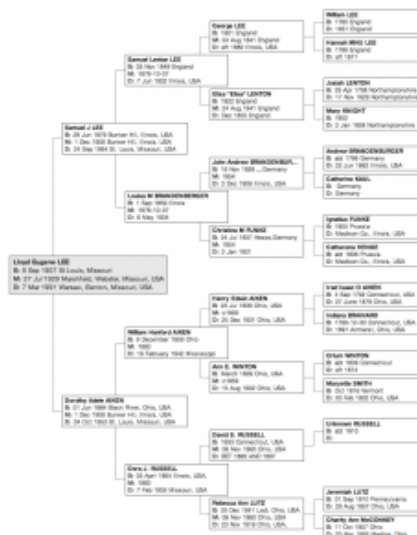

# The Lee-Alexander-Aiken Family

Family tree of Lloyd Eugene Lee (1907-1991). Click to enlarge.

Family tree of Ruth Madeline Alexander N. Alexander (1907-1953). Click to enlarge.

***The following are all our posts to date that reference the Lee, Alexander, or Aiken families and their ancestors.***

***Click on a title to view the entire post.***