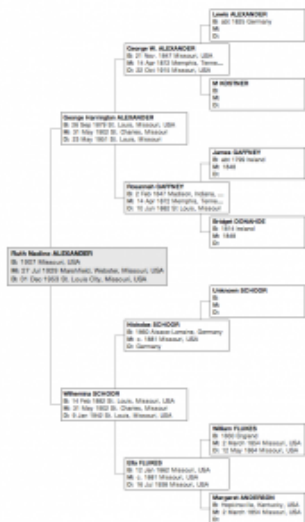

# The Lee-Alexander-Aiken Family

Family tree of Lloyd Eugene Lee (1907-1991). Click to enlarge.

Family tree of Ruth Madeline Alexander N. Alexander (1907-1953). Click to enlarge.

***The following are all our posts to date that reference the Lee, Alexander, or Aiken families and their ancestors.***

***Click on a title to view the entire post.***