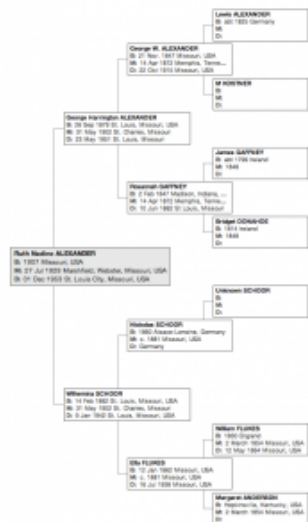

The Lee-Alexander-Aiken Family

Family tree of Lloyd Eugene Lee (1907-1991). Click to enlarge.

Family tree of Ruth N. Alexander (1907-1953). Click to enlarge.

The following are all our posts to date that reference the Lee, Alexander, or Aiken families and their ancestors.

Click on a title to view the entire post.