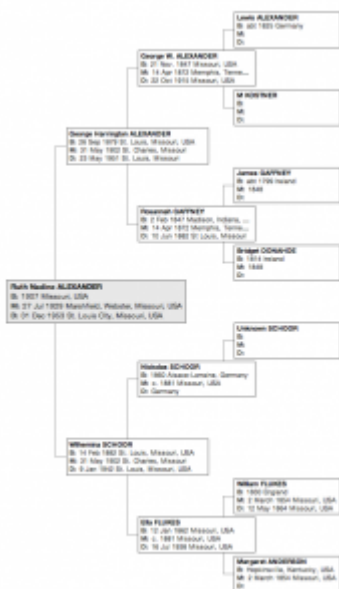

The Lee-Alexander-Aiken Family

Family tree of Lloyd Eugene Lee (1907-1991). [Click to enlarge.](#)

Family tree of Ruth N. Alexander (1907-1953). [Click to enlarge.](#)

The following are all our posts to date that reference the Lee, Alexander, or Aiken families and their ancestors.

Click on a title to view the entire post.