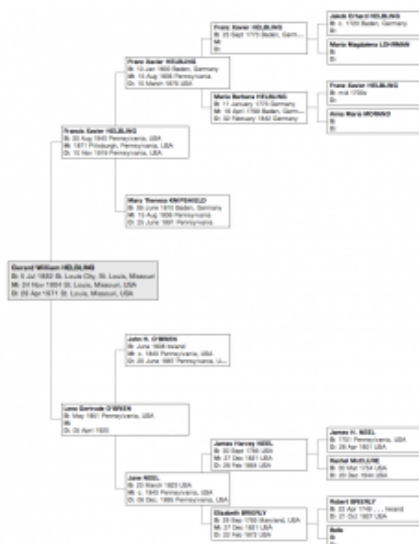

# The Helbling-Beerbower-Springsteen Family

Family tree of Gerard W. Helbling (1882-1971). Click to enlarge.

Family tree of Anna M. Beerbower (1881-1954). Click to enlarge.

*The following are all our posts to date that reference the Helbling, Springsteen, or Beerbower families and their ancestors.*

*Click on a title to view the entire post.*