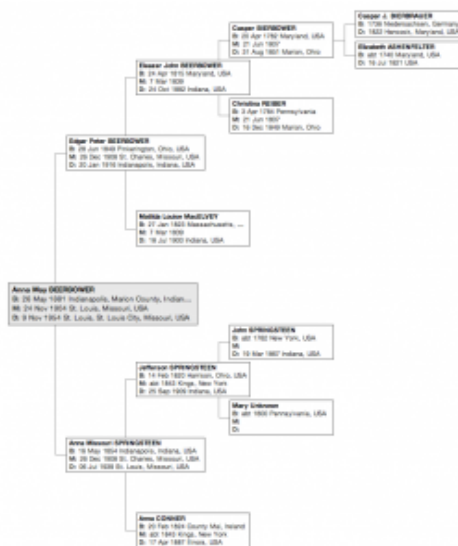

The Helbling-Beerbower-Springsteen Family

Family tree of Gerard W. Helbling (1882-1971). Click to enlarge.

Family tree of Anna M. Beerbower (1881-1954). Click to enlarge.

The following are all our posts to date that reference the Helbling, Springsteen, or Beerbower families and their ancestors.

Click on a title to view the entire post.