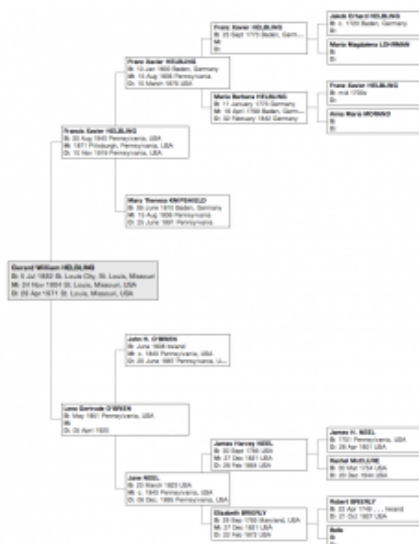

The Helbling-Beerbower-Springsteen Family

Family tree of Gerard W. Helbling (1882-1971). Click to enlarge.

Family tree of Anna M. Beerbower (1881-1954). Click to enlarge.

The following are all our posts to date that reference the Helbling, Springsteen, or Beerbower families and their ancestors.

Click on a title to view the entire post.