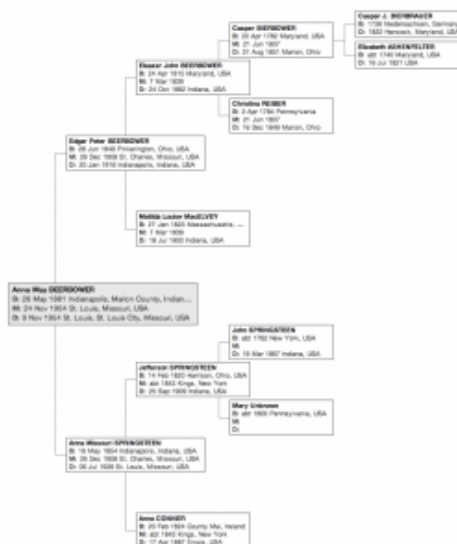

# The Helbling-Beerbower-Springsteen Family

Family tree of Gerard W. Helbling (1882-1971). Click to enlarge.

Family tree of Anna M. Beerbower (1881-1954). Click to enlarge.

*The following are all our posts to date that reference the Helbling, Springsteen, or Beerbower families and their ancestors.*

*Click on a title to view the entire post.*