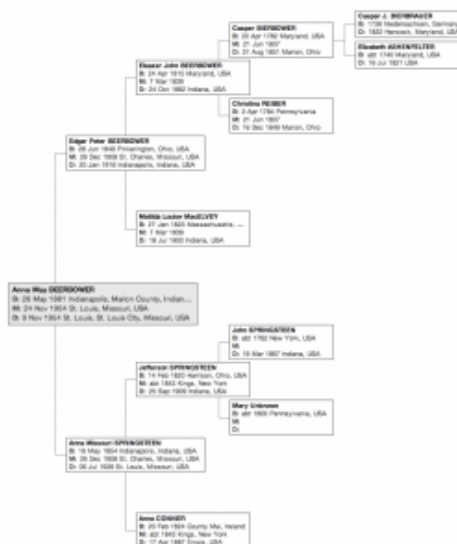

The Helbling-Beerbower-Springsteen Family

Family tree of Gerard W. Helbling (1882-1971). Click to enlarge.

Family tree of Anna M. Beerbower (1881-1954). Click to enlarge.

The following are all our posts to date that reference the Helbling, Springsteen, or Beerbower families and their ancestors.

Click on a title to view the entire post.